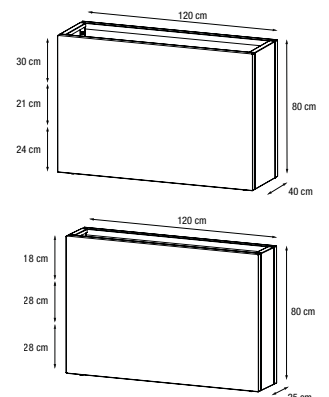

Lighting

	Deco Divider 120x40x80 cm	Deco Divider 120x25x80 cm
	Frontal Lighting Support ● 31810003 x1 For 120 cm length	● 31810003 x1 For 120 cm length
	Outdoor LED Lighting 23117002 x1 110 cm (10.5W)	23117002 x1 110 cm (10.5W)
	Power Supply For ≤ 54W: 23118001 (Power Supply 60W) + 23115002 (Cable 3,5m) For 55W to 180W: 23118002 (Power Supply 200W) + 23115002 (Cable 3,5m)