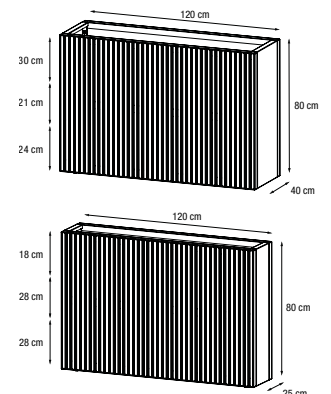

The warmth of noble materials.

Planting
Solutions

Expandable Planter System.

Planting
Solutions

herstera

Deco Planter Wood

DECO PLANTER WOOD

REF.	DIM.	BOX DIM.	VOL.	WEIGHT	UNI.
31832101	150x50x50 cm	-	375L	-	1
31832102	100x50x50 cm	-	250L	-	1