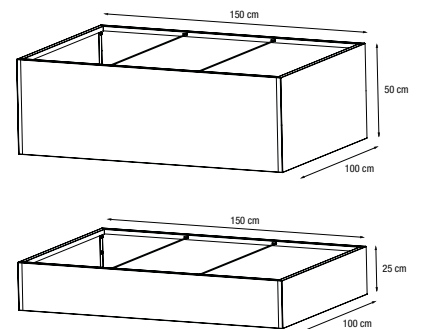

Planter without bottom base: to be installed directly on the soil.
The roots can grow without limits.

Lighting

Edge	Edge
08978802	08979802
150x100x50 cm	150x100x25 cm

Power Supply

For ≤ 54W: 23118001 (Power Supply 60W) + 23115002 (Cable 3,5m)
For 55W to 180W: 23118002 (Power Supply 200W) + 23115002 (Cable 3,5m)

Planter Hub

PLANTER HUB

REF.	DIM.	BOX DIM.	VOL.	WEIGHT	UNI.
31822501	80x25x78 cm	80x25x79 cm	50L	12 Kg	1

● Black - Pantone 6C

Material: Hot-dip galvanized Steel and Stainless Steel Structure

Use: Outdoor resistant & indoor