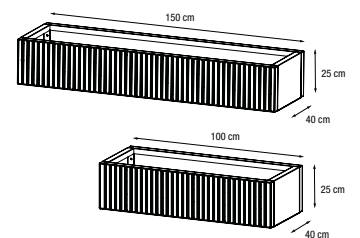

Lighting

	Deco Planter Xic 31835001 150x40x25 cm	Deco Planter Xic 31835002 100x40x25 cm
Frontal Lighting Support	● 31810001 x1 For 150 cm length	● 31810002 x1 For 100 cm length
Outdoor LED Lighting	23103001 x1 + 23103003 x1 90 cm 40 cm (12W)	23103001 x1 90 cm (8W)
Power Supply	For ≤ 54W: 23118001 (Power Supply 60W) + 23115002 (Cable 3,5m) For 55W to 180W: 23118002 (Power Supply 200W) + 23115002 (Cable 3,5m)