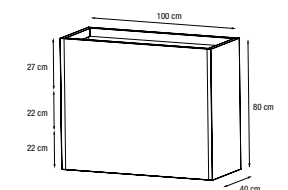

Lighting

	Metal Planter Divider 08975801 / 08975802 08974801
Frontal Lighting Support	● 08983802 x1 For 100 cm length
Outdoor LED Lighting	23103001 x1 90 cm (8W)
Power Supply	For ≤ 54W: 23118001 (Power Supply 60W) + 23115002 (Cable 3,5m) For 55W to 180W: 23118002 (Power Supply 200W) + 23115002 (Cable 3,5m)