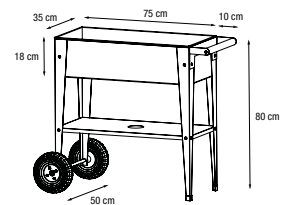

Accessory

	Geotextil Felt Bag	22602011 x1 75x35x18 cm