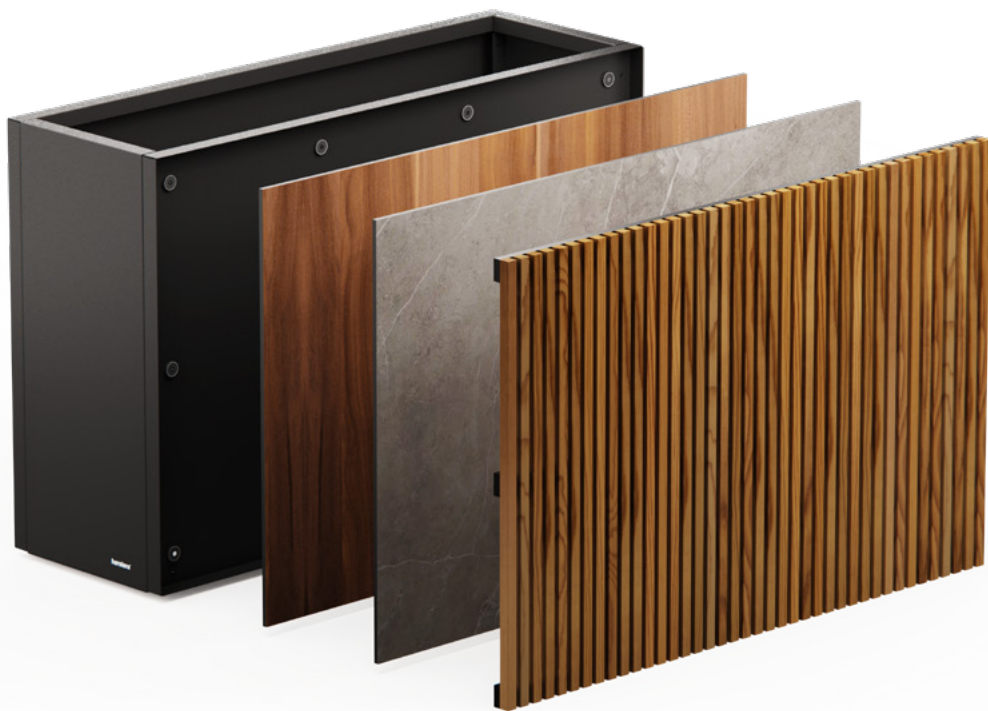

120x40x80 cm
120x25x80 cm

Deco Divider Wood [p. 54](#)

150x50x50 cm
100x50x50 cm

Deco Planter Wood [p. 60](#)

50x50x50 cm **Deco Planter Cube Wood** [p. 62](#)

150x40x25 cm
100x40x25 cm

Deco Planter Xic Wood [p. 64](#)

120x40x80 cm
120x25x80 cm

Deco Divider Laminate [p. 68](#)

herstera

Quick-Mount[®]

Panel Mounting System

Panel-ready Planter System

Herstera Quick-Mount System allows swapping the frontal panels easily with various materials and finishes.