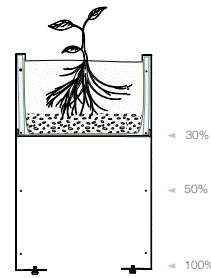

METAL PLANTER COLUMN

REF.	DIM.	BOX DIM.	VOL.	WEIGHT	UNI.
08977801	50x50x100 cm	104x55x14 cm	80L/160L/250L	23 Kg	1

● Anthracite - RAL 7016

Material: Hot-dip galvanized steel & Tiger Drylac powder-coating

Use: Outdoor resistant & indoor

Assembly: This product required assembly. Tools are included

E-commerce ready: Flat packaging

Multi-level: