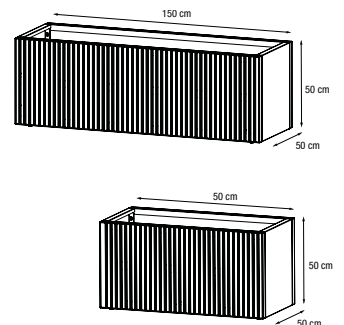

Lighting

	Deco Planter 31832001 150x50x50 cm	Deco Planter 31832002 100x50x50 cm
Frontal Lighting Support	● 31810001 x1 For 150 cm length	● 31810002 x1 For 100 cm length
Outdoor LED Lighting	23103001 x1 + 23103003 x1 90 cm 40 cm (12W)	23103001 x1 90 cm (8W)
Power Supply	For ≤ 54W: 23118001 (Power Supply 60W) + 23115002 (Cable 3,5m) For 55W to 180W: 23118002 (Power Supply 200W) + 23115002 (Cable 3,5m)