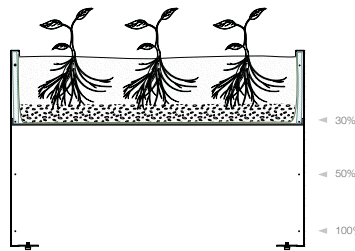

METAL PLANTER DIVIDER

REF.	DIM.	BOX DIM.	VOL.	WEIGHT	UNI.
08975801	100x40x115 cm	119x85x11 cm	150L/304L/460L	41 Kg	1
08975802	100x40x80 cm	98x85x11 cm	98L/140L/300L	31,5 Kg	1
08974801	100x25x80 cm	98x85x11 cm	67L/134L/200L	24 Kg	1

● Anthracite - RAL 7016

Material: Hot-dip galvanized steel & Tiger Drylac powder-coating

Use: Outdoor resistant & indoor

Assembly: This product required assembly. Tools are included

E-commerce ready: Flat packaging

Multi-level: