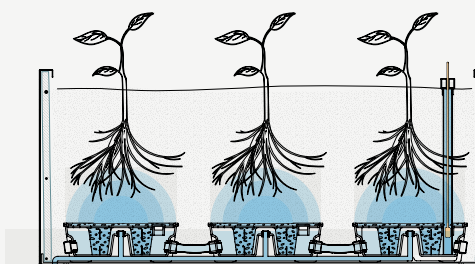

COMPATIBLE WITH

COMPATIBLE WITH	QTY
Metal Planter 30 150x30x50 cm	x3
Metal Planter 30 100x30x50 cm	x2
Metal Planter 50 150x50x50 cm	x4
Metal Planter 50 100x50x50 cm	x3
Metal Planter Divider 100x40x115 cm	x3
Metal Planter Divider 100x40x80 cm	x3
Metal Planter Cube 50 50x50x50 cm	x1
Metal Planter Cube 60 60x60x60 cm	x1
Metal Planter Cube 70 70x70x70 cm	x2
Metal Planter Cube 80 80x80x80 cm	x3
Metal Planter Column 50x50x50 cm	x1
Deco Planter Wood 150x50x50 cm	x4
Deco Planter Wood 100x50x50 cm	x3
Deco Planter Cube 50x50x50 cm	x1
Deco Planter Divider 120x40x80 cm	x3
Deco Grow Table	x2