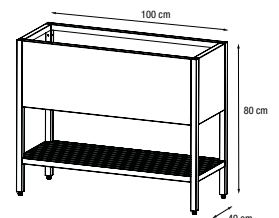

Lighting

Deco Grow Table 31825801 100x40x80 cm	
	Frontal Lighting Support ● 31826801 x1 For 100 cm length
	Outdoor LED Lighting 23103001 x1 90 cm (8W)
	Power Supply For ≤ 54W: 23118001 (Power Supply 60W) + 23115002 (Cable 3,5m) For 55W to 180W: 23118002 (Power Supply 200W) + 23115002 (Cable 3,5m)