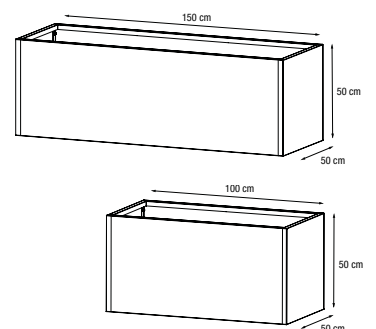

Lighting

	Metal Planter 50 08971802 150x50x50 cm	Metal Planter 50 08971003 100x50x50 cm
Frontal Lighting Support	● 08983801 x1 For 150 cm length	● 08983802 x1 ● 08983902 x1 ● 08983402 x1 ● 08983002 x1 For 100 cm length
Outdoor LED Lighting	23103001 x1 + 23103003 x1 90 cm (12W)	23103001 x1 90 cm (8W)
Power Supply	For ≤ 54W: 23118001 (Power Supply 60W) + 23115002 (Cable 3,5m) For 55W to 180W: 23118002 (Power Supply 200W) + 23115002 (Cable 3,5m)