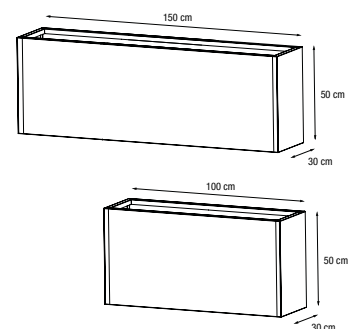

Lighting

	Metal Planter 30 08972802 150x30x50 cm	Metal Planter 30 08972803 100x30x50 cm
Frontal Lighting Support	● 08983801 x1 For 150 cm length	● 08983802 x1 For 100 cm length
Outdoor LED Lighting	23103001 x1 + 23103003 x1 90 cm (12W)	23103001 x1 90 cm (8W)
Power Supply	For ≤ 54W: 23118001 (Power Supply 60W) + 23115002 (Cable 3,5m) For 55W to 180W: 23118002 (Power Supply 200W) + 23115002 (Cable 3,5m)