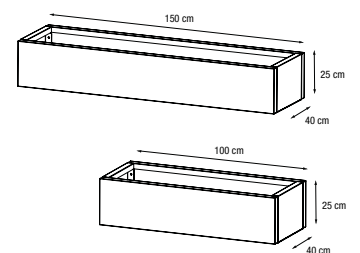

Metal Planter Xic

METAL PLANTER XIC

REF.	DIM.	BOX DIM.	VOL.	WEIGHT	UNI.
31823001	150x40x25 cm	-	150L	-	1
31823002	100x40x25 cm	-	100L	-	1

● Anthracite - RAL 7016

Material: Hot-dip galvanized steel & Tiger Drylac powder-coating

Use: Outdoor resistant & indoor

Assembly: This product required assembly. Tools are included

E-commerce ready: Flat packaging

Accessories

	Metal Planter Xic 31823001 150x40x25 cm	Metal Planter Xic 31823002 100x40x25 cm
In-line Connector	31830004 For Deco Planter 40 width	31830004 For Deco Planter 40 width
Geotextil Felt Bag	22602018 x1 100x40x25 cm	22602008 x1 100x40x25 cm
Thermal Insulation Boards	31601001* + 31602002 x4 47x47x2 cm 20x68x2 cm *Needs to be cut	31601001* + 31602002 x2 47x47x2 cm 20x68x2 cm
Self Watering for indoor	33503001 x3 Insert	33503001 x2 Insert
Wheels	35501001* x3 *The kit includes: 1 wheel + 1 wheel with brake	35501001* x2 *The kit includes: 1 wheel + 1 wheel with brake
Legs	35601001 x3	35601001 x2
Lattice	-	31831001 x1

Lighting

	Metal Planter Xic 31823001 150x40x25 cm	Metal Planter Xic 31823002 100x40x25 cm
Frontal Lighting Support	● 31825801 x1 For 150 cm length	● 31825802 x1 For 100 cm length
Outdoor LED Lighting	23103001 x1 + 23103003 x1 90 cm 40 cm (12W)	23103001 x1 90 cm (8W)
Power Supply	For ≤ 54W: 23118001 (Power Supply 60W) + 23115002 (Cable 3,5m) For 55W to 180W: 23118002 (Power Supply 200W) + 23115002 (Cable 3,5m)