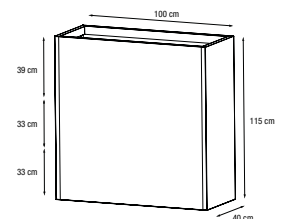

Lighting

	Metal Planter Divider 08975801 / 08975802 08974801
Frontal Lighting Support	● 08983802 x1 For 100 cm length
Outdoor LED Lighting	23103001 x1 90 cm (8W)
Power Supply	For ≤ 54W: 23118001 (Power Supply 60W) + 23115002 (Cable 3,5m) For 55W to 180W: 23118002 (Power Supply 200W) + 23115002 (Cable 3,5m)