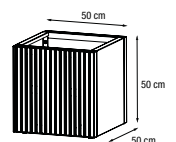

Lighting

	Deco Planter Cube Wood 31833001 50x50x50 cm	
	Frontal Lighting Support	● 31810004 x1 For 50 cm length
	Outdoor LED Lighting	23103003 x1 40 cm (4W)
	Power Supply	For ≤ 54W: 23118001 (Power Supply 60W) + 23115002 (Cable 3,5m) For 55W to 180W: 23118002 (Power Supply 200W) + 23115002 (Cable 3,5m)