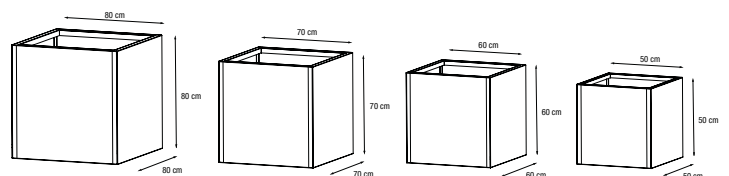

Lighting

	Cube 50 08976805	Cube 60 08976804	Cube 70 08976803	Cube 80 08976802
	50x50x50 cm	60x60x60 cm	70x70x70 cm	80x80x80 cm
Outdoor LED Lighting	23103003 x1 40 cm (4W)	-	-	-
Power Supply	For ≤ 54W: 23118001 (Power Supply 60W) + 23115002 (Cable 3,5m) For 55W to 180W: 23118002 (Power Supply 200W) + 23115002 (Cable 3,5m)