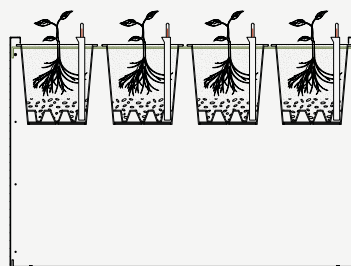

SELF WATERING SUPPORT for Deco Planters

REF.	DIM.	UNI.	COMPATIBLE WITH
31829001	143x49x6 cm	1	Deco Planter 150x50x50 cm
31829002	93x49x6 cm	1	Deco Planter 100x50x50 cm
31829003	43x49x6 cm	1	Deco Planter Cube 50x50x50 cm
31829004	113x39x6 cm	1	Deco Planter Divider 120x40x80 cm
31829005	113x18x6 cm	1	Deco Planter Divider 120x25x80 cm

● Black - Pantone 6C