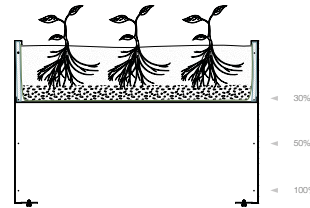

Multi-level