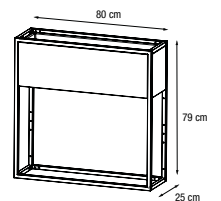

Lighting

	Planter HUB 31822501 80x25x78 cm
	Frontal Lighting Support ● 31827501 x1 For 80 cm length
	Outdoor LED Lighting 23103005 70 cm (8W)
	Power Supply For ≤ 54W: 23118001 (Power Supply 60W) + 23115002 (Cable 3,5m) For 55W to 180W: 23118002 (Power Supply 200W) + 23115002 (Cable 3,5m)