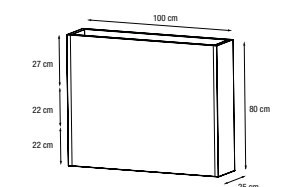

Lighting

	Metal Planter Divider 08975801 / 08975802 08974801
Frontal Lighting Support	● 08983802 x1 For 100 cm length
Outdoor LED Lighting	23103001 x1 90 cm (8W)
Power Supply	For ≤ 54W: 23118001 (Power Supply 60W) + 23115002 (Cable 3,5m) For 55W to 180W: 23118002 (Power Supply 200W) + 23115002 (Cable 3,5m)